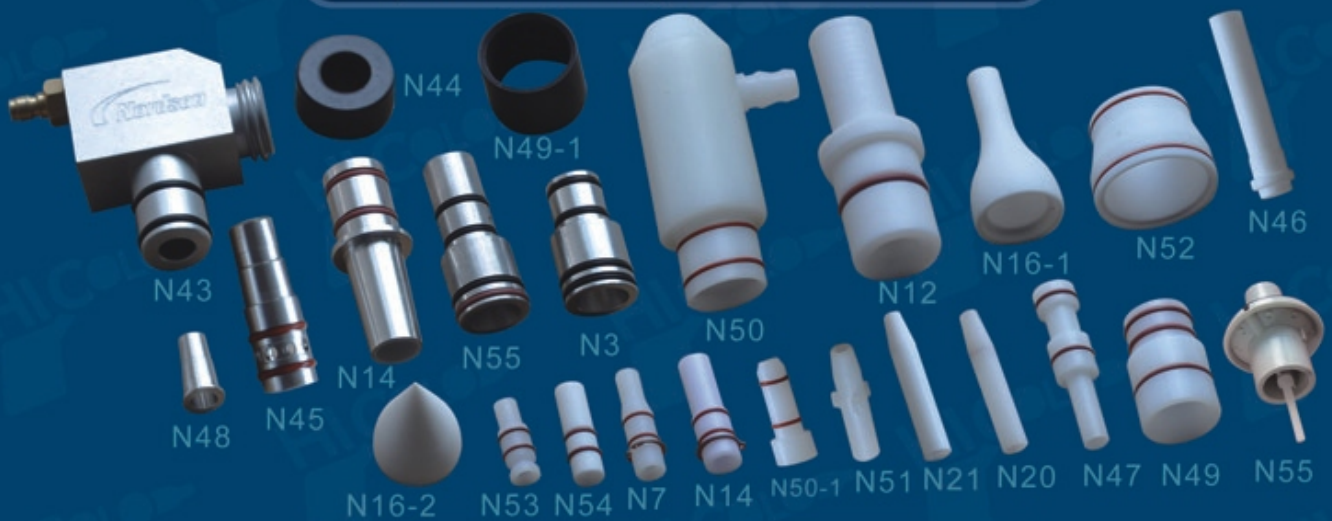

Replacement parts –G series

Replacement parts –N series

Colo-optiselect gun parts

For more information please visit www.colourspray.com